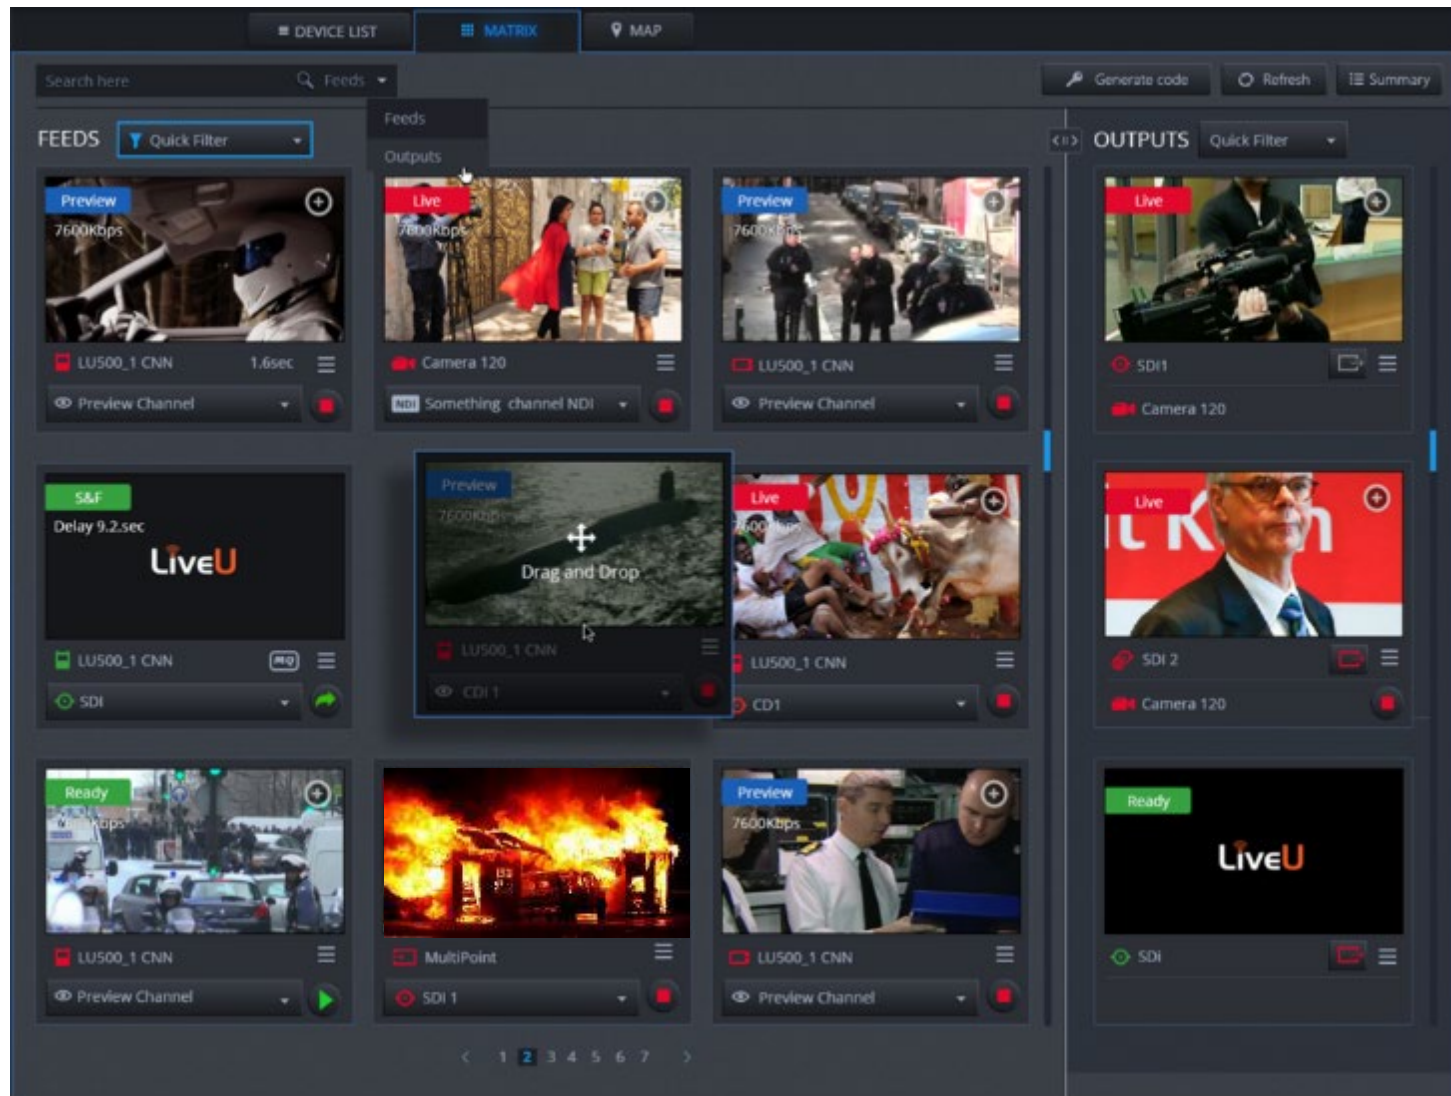

Video Matrix σε Φορητό Tablet ή σε τερματικό PC